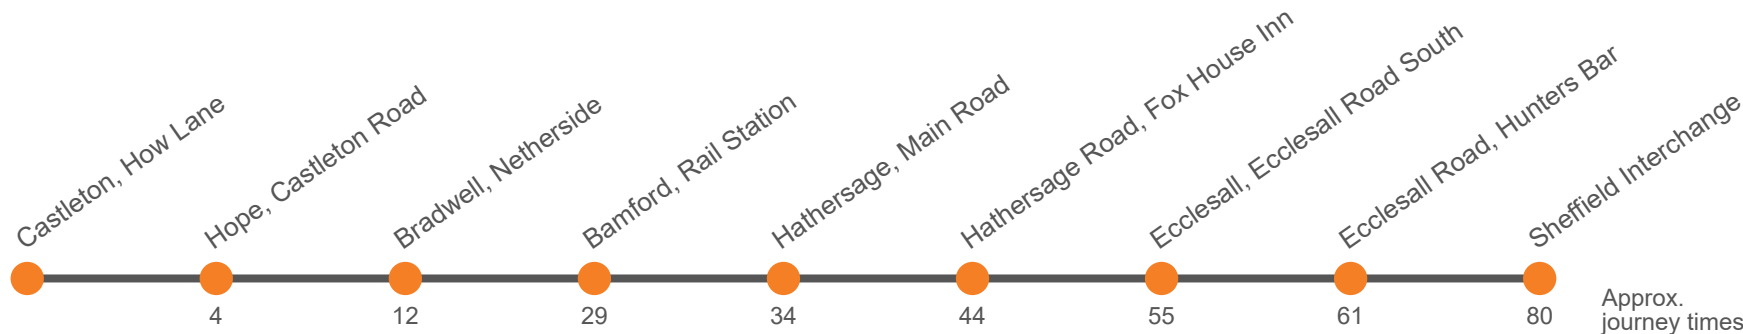

Saturday

Service:	271	272	272	272	272	272	272	272	272	272	272	272	272
Operator:	HUL	FM	HUL	FM	HUL	HUL	FM	HUL	FM	HUL	FM	FM	FM
Castleton, Bus Station	0736	0905	0948	1101	1148	1248	1401	1448	1601	1701	1801	1951	2226
Hope, Post Office	0740	0909	0952	1105	1152	1252	1405	1452	1605	1705	1805	1955	2230
Bradwell, opp Memorial Hall			0959		1159	1259		1459		1716		2002	2237
Bamford Station	0746	0915	1011	1111	1211	1311	1411	1511	1611	1726	1810	2021	2256
Hathersage, Main Road, Bank House	0750	0920	1016	1116	1216	1316	1416	...	1616	1731	1814	2025	2300
Fox House Inn	0758	0928	1024	1124	1224	1324	1424	...	1624	1739	1822	2033	2308
Ecclesall, Knowle Lane	0808	0940	1036	1136	1236	1336	1436	...	1636	1751	1832	2043	2318
Ecclesall Road, Rustlings Road	0812	0948	1044	1144	1244	1344	1444	...	1644	1759	1835	2046	2321
Royal Hallamshire Hospital, Glossop Rd	0822							...					
Rockingham Street, West Street	0836							...					
Sheffield Interchange, Stop D2	0840	1005	1101	1201	1301	1401	1501	...	1701	1816	1852	2103	2338

FM First
HUL Hulleys

Monday - Saturday Evening and Sunday journeys operated by First are under contract to Derbyshire County Council