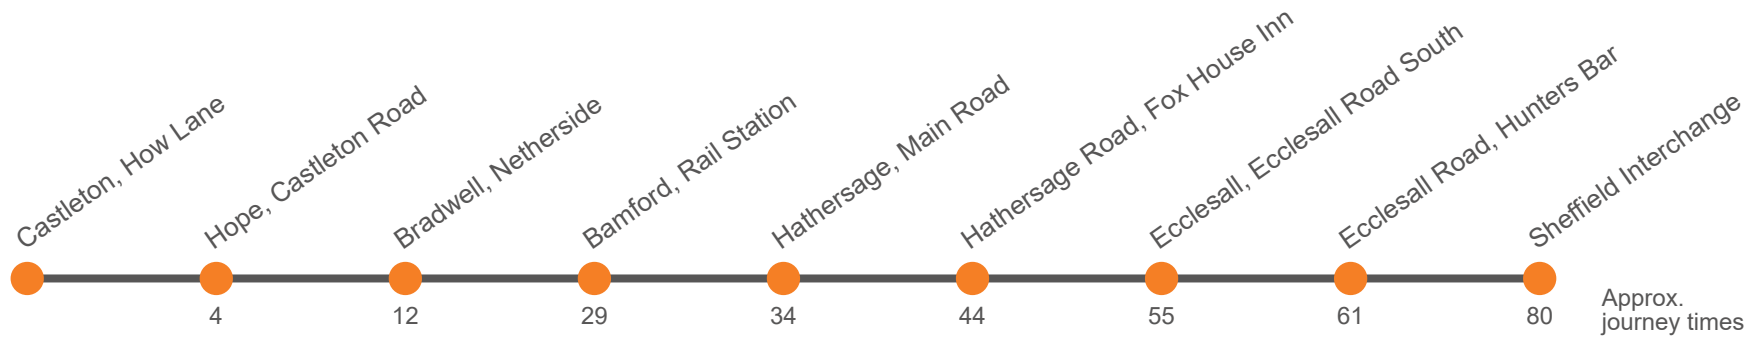

Sunday

Service:	272	272	272	272	272	272	272	272	272	272	272
Operator:	FM	FM	FM	FM	FM	FM	FM	FM	FM	FM	FM
Castleton, Bus Station	1006	1106	1209	1306	1411	1506	1608	1706	1806	2001	2244
Hope, Post Office	1010	1110	1213	1310	1415	1510	1612	1711	1809	2006	2249
Bradwell, opp Memorial Hall		1118		1317		1519		1719		2014	2257
Bamford Station	1017	1139	1219	1338	1422	1539	1619	1739	1817	2034	2315
Hathersage, Main Road, Bank House	1023	1147	1225	1345	1428	1545	1625	1745	1822	2041	2322
Fox House Inn	1032	1156	1235	1355	1438	1556	1635	1755	1832	2053	2332
Ecclesall, Knowle Lane	1043	1208	1247	1407	1450	1609	1647	1806	1843	2104	2346
Ecclesall Road, Rustlings Road	1048	1214	1253	1413	1455	1613	1652	1810	1847	2107	2351
Sheffield Interchange, Stop D2	1104	1237	1310	1436	1511	1637	1707	1832	1902	2127	0010

FM First

Monday - Saturday Evening and Sunday journeys operated by First are under contract to Derbyshire County Council